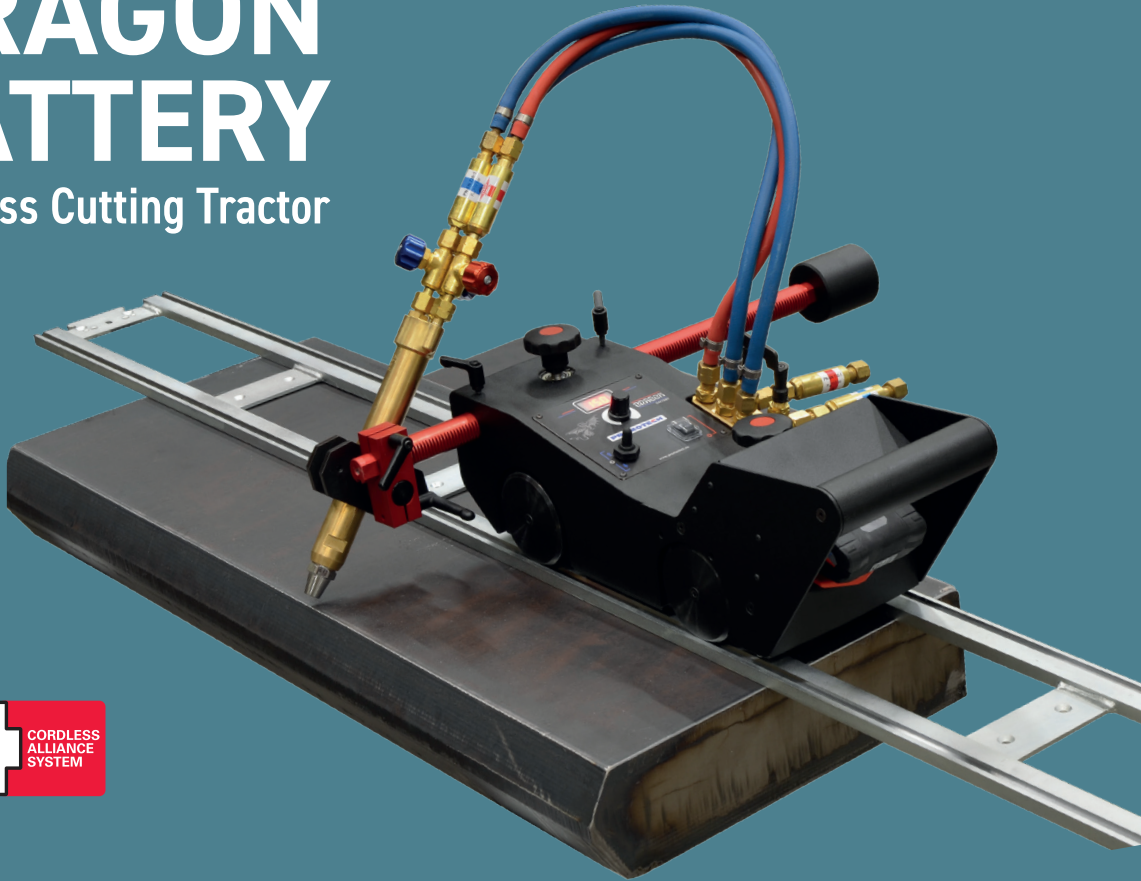

PROMOTECH®

SCORPIO

Cordless Welding Tractor

Primary features and benefits:

- convenient 18 V DC battery supply
- LiHD battery ensures maximum power availability for an extremely long time
- intelligent battery management
- compact and lightweight design
- programable stitch welding
- back welding and crater fill
- closed loop speed control system enables uniform heat input to produce consistent high-quality welds
- LED monitoring system
- overload protection
- limit switches

COMING SOON

FOLLOW US FOR UPDATE AND MORE

PROMOTECH[®]

DRAGON BATTERY

Cordless Cutting Tractor

Primary features and benefits:

- convenient 18 V DC battery supply
- LiHD battery ensures maximum power availability for an extremely long time
- intelligent battery management
- digital speed control and stabilization for high-quality cuts
- cutting and bevelling up to 45° (also parallel, using 2 torches)
- LED display with readouts of both actual and set speeds, as well as report messages
- runs on a rail or directly on a workpiece