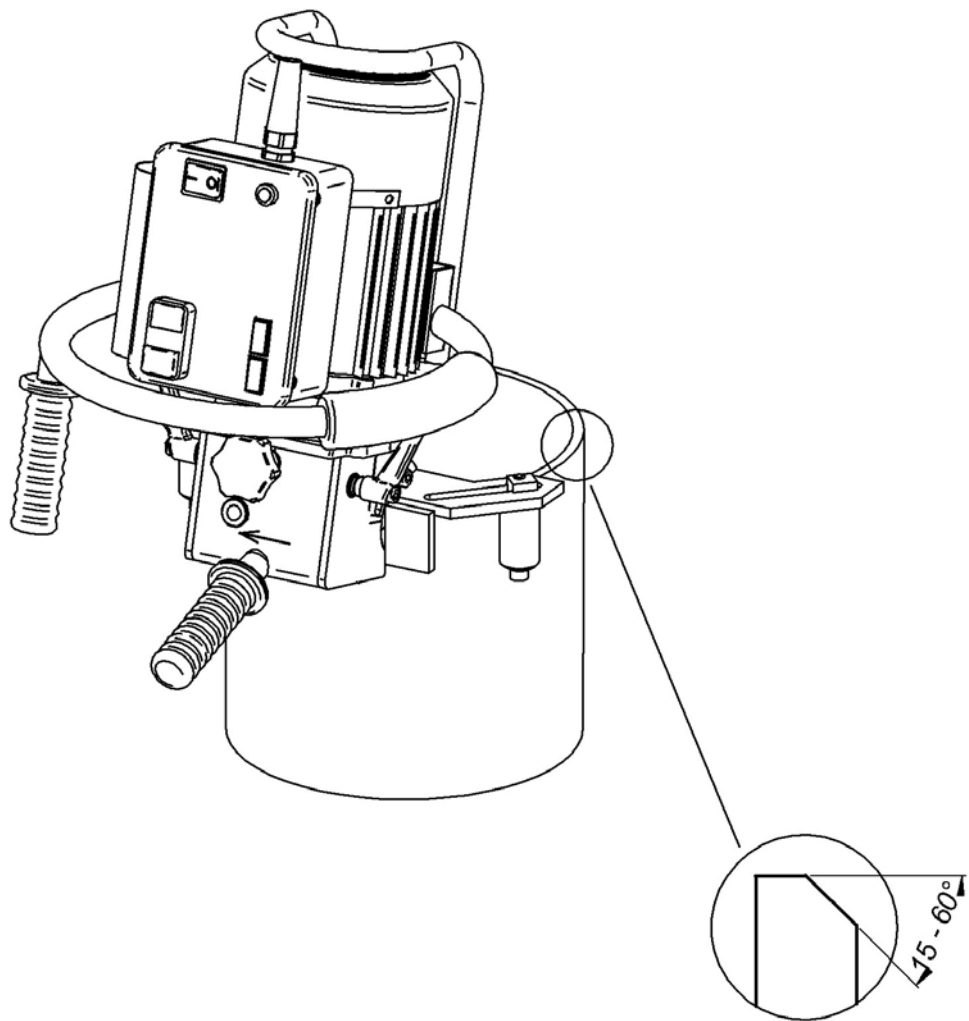

BM-20 Pipe Beveling

[®]**PROMOTECH**

Standard pipe attachment
Minimum D=160 mm
ZSP-0075-31-00-00-0

PROMOTECH Sp. z o.o.

ul. Elewatorska 23/1, 15-620 BIAŁYSTOK, POLAND
tel. (+48 85) 678 34 05, fax (+48 85) 662-78-77
marketing@promotech.eu www.promotech.eu