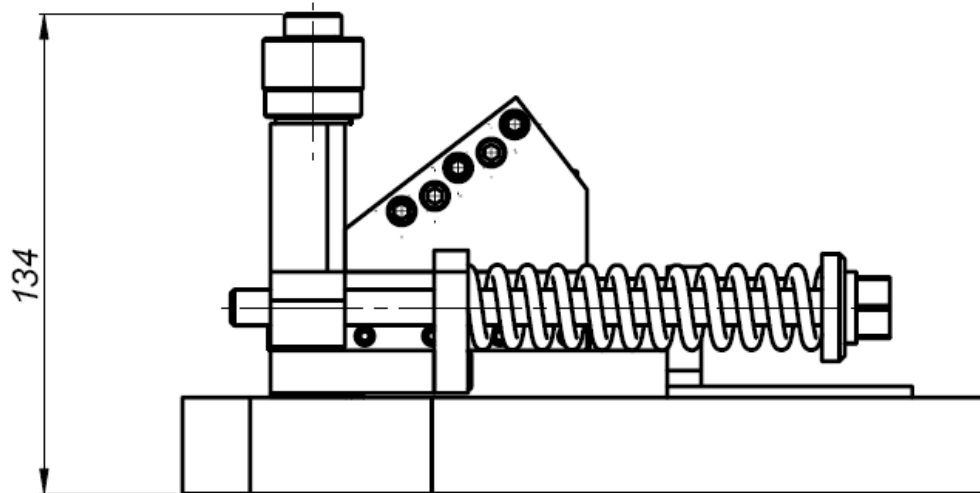

PRO 10 PB Oval Pipe Attachment

OPA – Oval pipe attachment for PRO 10 PB
PRK-0206-01-00-07-0

PROMOTECH Sp. z o.o.

ul. Elewatorska 23/1, 15-620 BIAŁYSTOK, POLAND
tel. (+48 85) 678 34 05, fax (+48 85) 662-78-77
marketing@promotech.eu www.promotech.eu