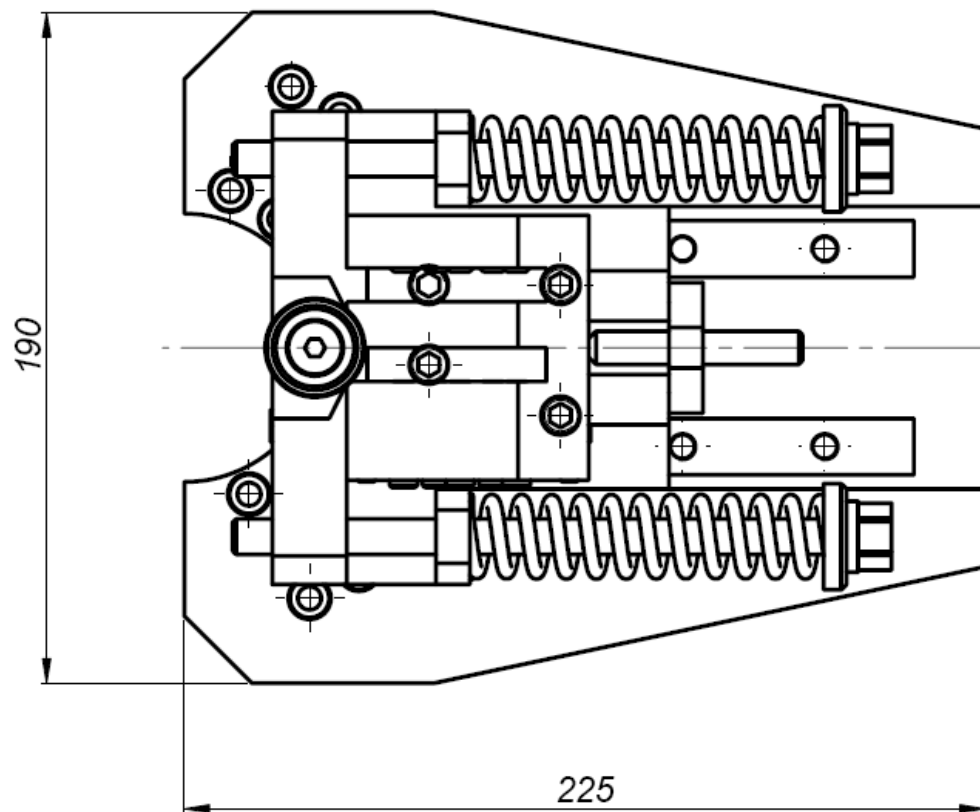

PRO 10 PB Oval Pipe Attachment

OPA – Oval pipe attachment for PRO 10 PB
PRK-0206-01-00-07-0

PROMOTECH Sp. z o.o.

ul. Elewatorska 23/1, 15-620 BIAŁYSTOK, POLAND
tel. (+48 85) 678 34 05, fax (+48 85) 662-78-77
marketing@promotech.eu www.promotech.eu