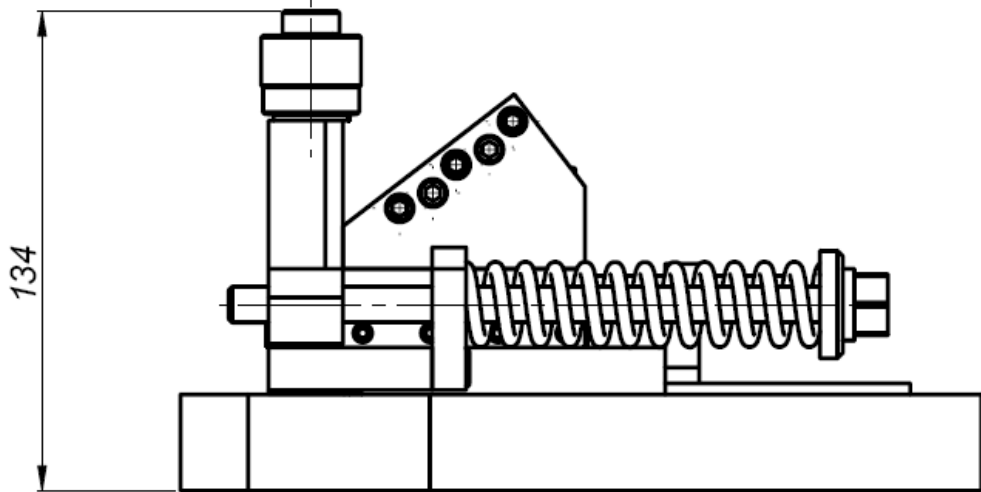

PRO 10 PB Oval Pipe Attachment

OPA – Oval pipe attachment for PRO 10 PB
PRK-0206-01-00-07-0

PROMOTECH Sp. z o.o.

ul. Elewatorska 23/1, 15-620 BIAŁYSTOK, POLAND
tel. (+48 85) 678 34 05, fax (+48 85) 662-78-77
marketing@promotech.eu www.promotech.eu