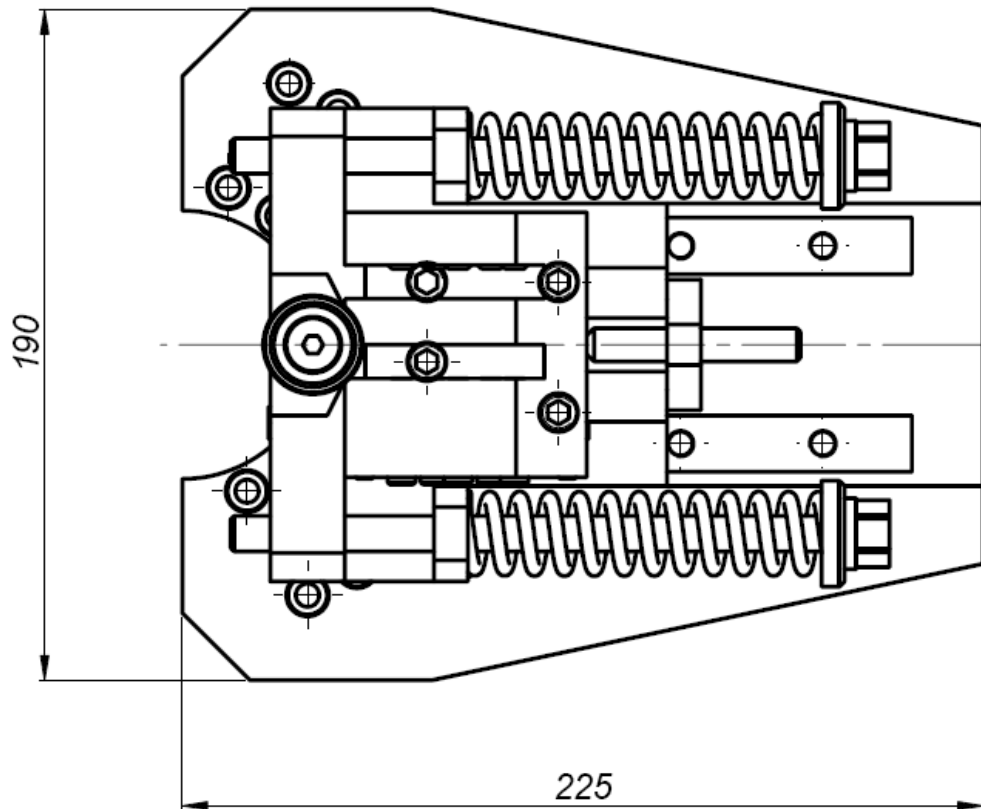

PRO 10 PB Oval Pipe Attachment

OPA – Oval pipe attachment for PRO 10 PB
PRK-0206-01-00-07-0

PROMOTECH Sp. z o.o.

ul. Elewatorska 23/1, 15-620 BIAŁYSTOK, POLAND
tel. (+48 85) 678 34 05, fax (+48 85) 662-78-77
marketing@promotech.eu www.promotech.eu