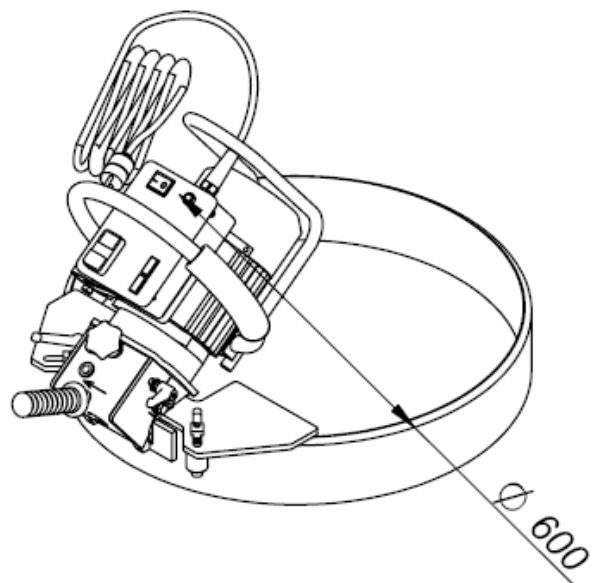

BM-20 Pipe Beveling

PROMOTECH

Modified pipe attachment
Minimum D=258 mm
Maximum D=600 mm
ZSP-0075-31-00-00-1

PROMOTECH Sp. z o.o.

ul. Elewatorska 23/1, 15-620 BIAŁYSTOK, POLAND
tel. (+48 85) 678 34 05, fax (+48 85) 662-78-77
marketing@promotech.eu www.promotech.eu