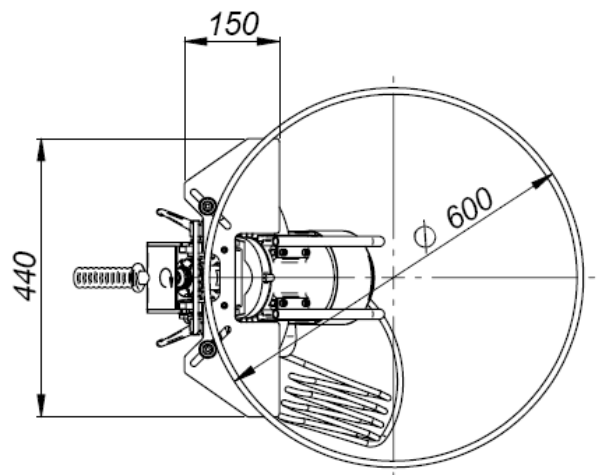

BM-20 Pipe Beveling

PROMOTECH

Modified pipe attachment
Minimum D=258 mm
Maximum D=600 mm
ZSP-0075-31-00-00-1

PROMOTECH Sp. z o.o.

ul. Elewatorska 23/1, 15-620 BIAŁYSTOK, POLAND
tel. (+48 85) 678 34 05, fax (+48 85) 662-78-77
marketing@promotech.eu www.promotech.eu