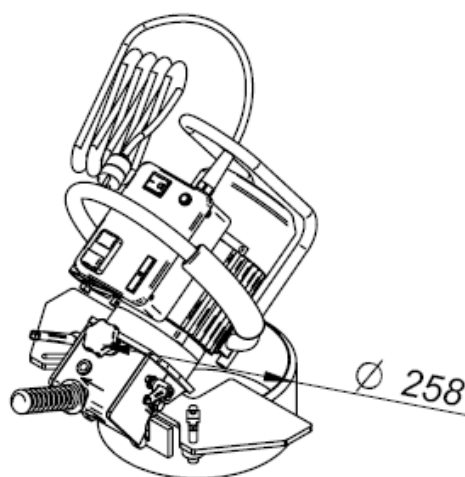

BM-20 Pipe Beveling

PROMOTECH

Modified pipe attachment
Minimum D=258 mm
Maximum D=600 mm
ZSP-0075-31-00-00-1

PROMOTECH Sp. z o.o.

ul. Elewatorska 23/1, 15-620 BIAŁYSTOK, POLAND
tel. (+48 85) 678 34 05, fax (+48 85) 662-78-77
marketing@promotech.eu www.promotech.eu