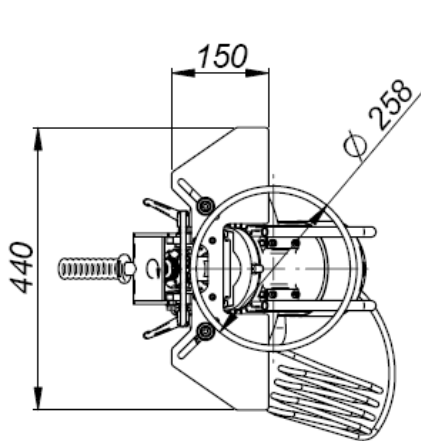

BM-20 Pipe Beveling

PROMOTECH

Modified pipe attachment
Minimum D=258 mm
Maximum D=600 mm
ZSP-0075-31-00-00-1

PROMOTECH Sp. z o.o.

ul. Elewatorska 23/1, 15-620 BIAŁYSTOK, POLAND
tel. (+48 85) 678 34 05, fax (+48 85) 662-78-77
marketing@promotech.eu www.promotech.eu