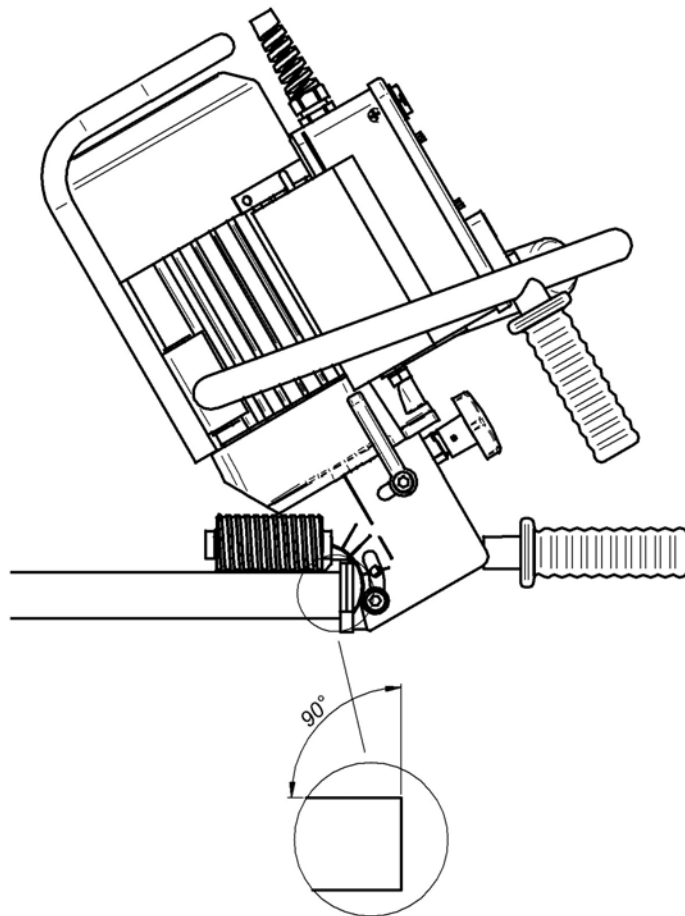

Edge Facing off for BM-20

0 Deg attachment for BM-20
ZSP-0075-32-00-00-1

PROMOTECH Sp. z o.o.

ul. Elewatorska 23/1, 15-620 BIAŁYSTOK, POLAND
tel. (+48 85) 678 34 05, fax (+48 85) 662-78-77
marketing@promotech.eu www.promotech.eu